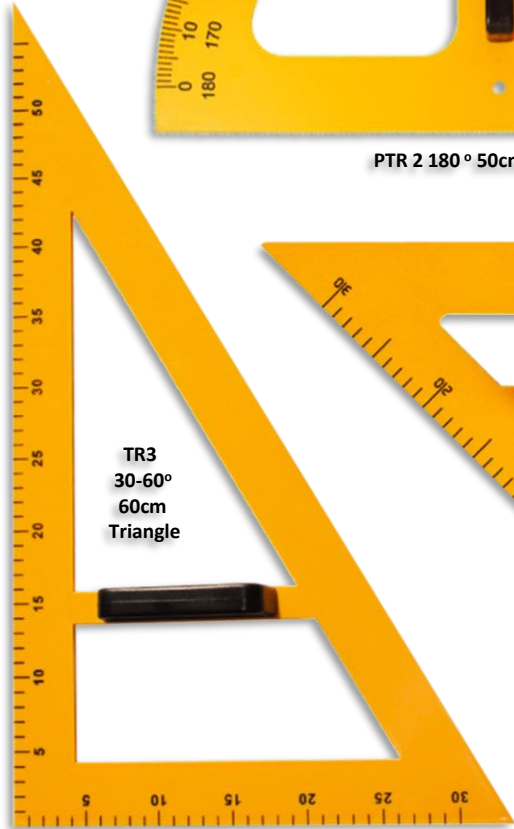

RL1 100cm Ruler

PTR 3 180° 35cm Protractor

PTR 1 180° 35cm Protractor

RL2 50cm Ruler

PTR 2 180° 50cm Protractor

TR5 45° 36cm Triangle

TR1 20-70° 60cm Triangle

TR3 30-60° 60cm Triangle

TR6 45° 36cm Triangle

BCMPS 1 45cm Compass

TR4 45° 40cm Triangle