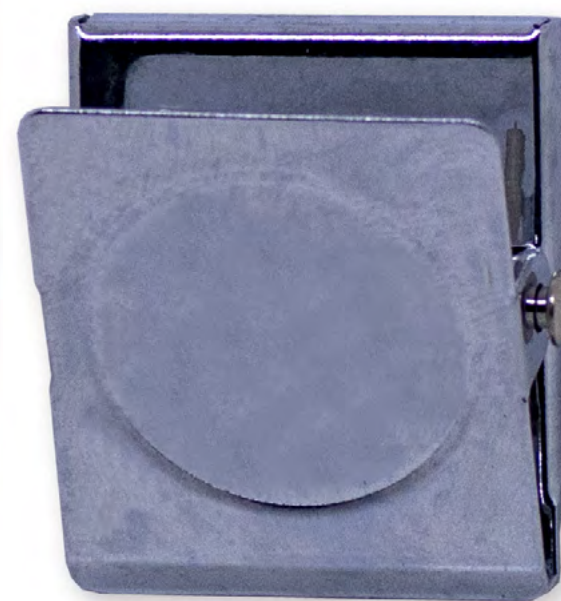

Plastic Black

d:30mm
h:8mm

Plastic Stanless Strong Magnet

W:12mm
H:11mm
T:7mm

Plastic Clip Black

D:30mm
H:50mm
T:25mm

Metallic (Color) Clip Black Magnet

W:30mm
H:37mm
T:21mm

W:37mm
H:46mm
T:27mm

Acryllic Clip Stanless Strong Magnet

W:200mm
H:44mm
T:23mm