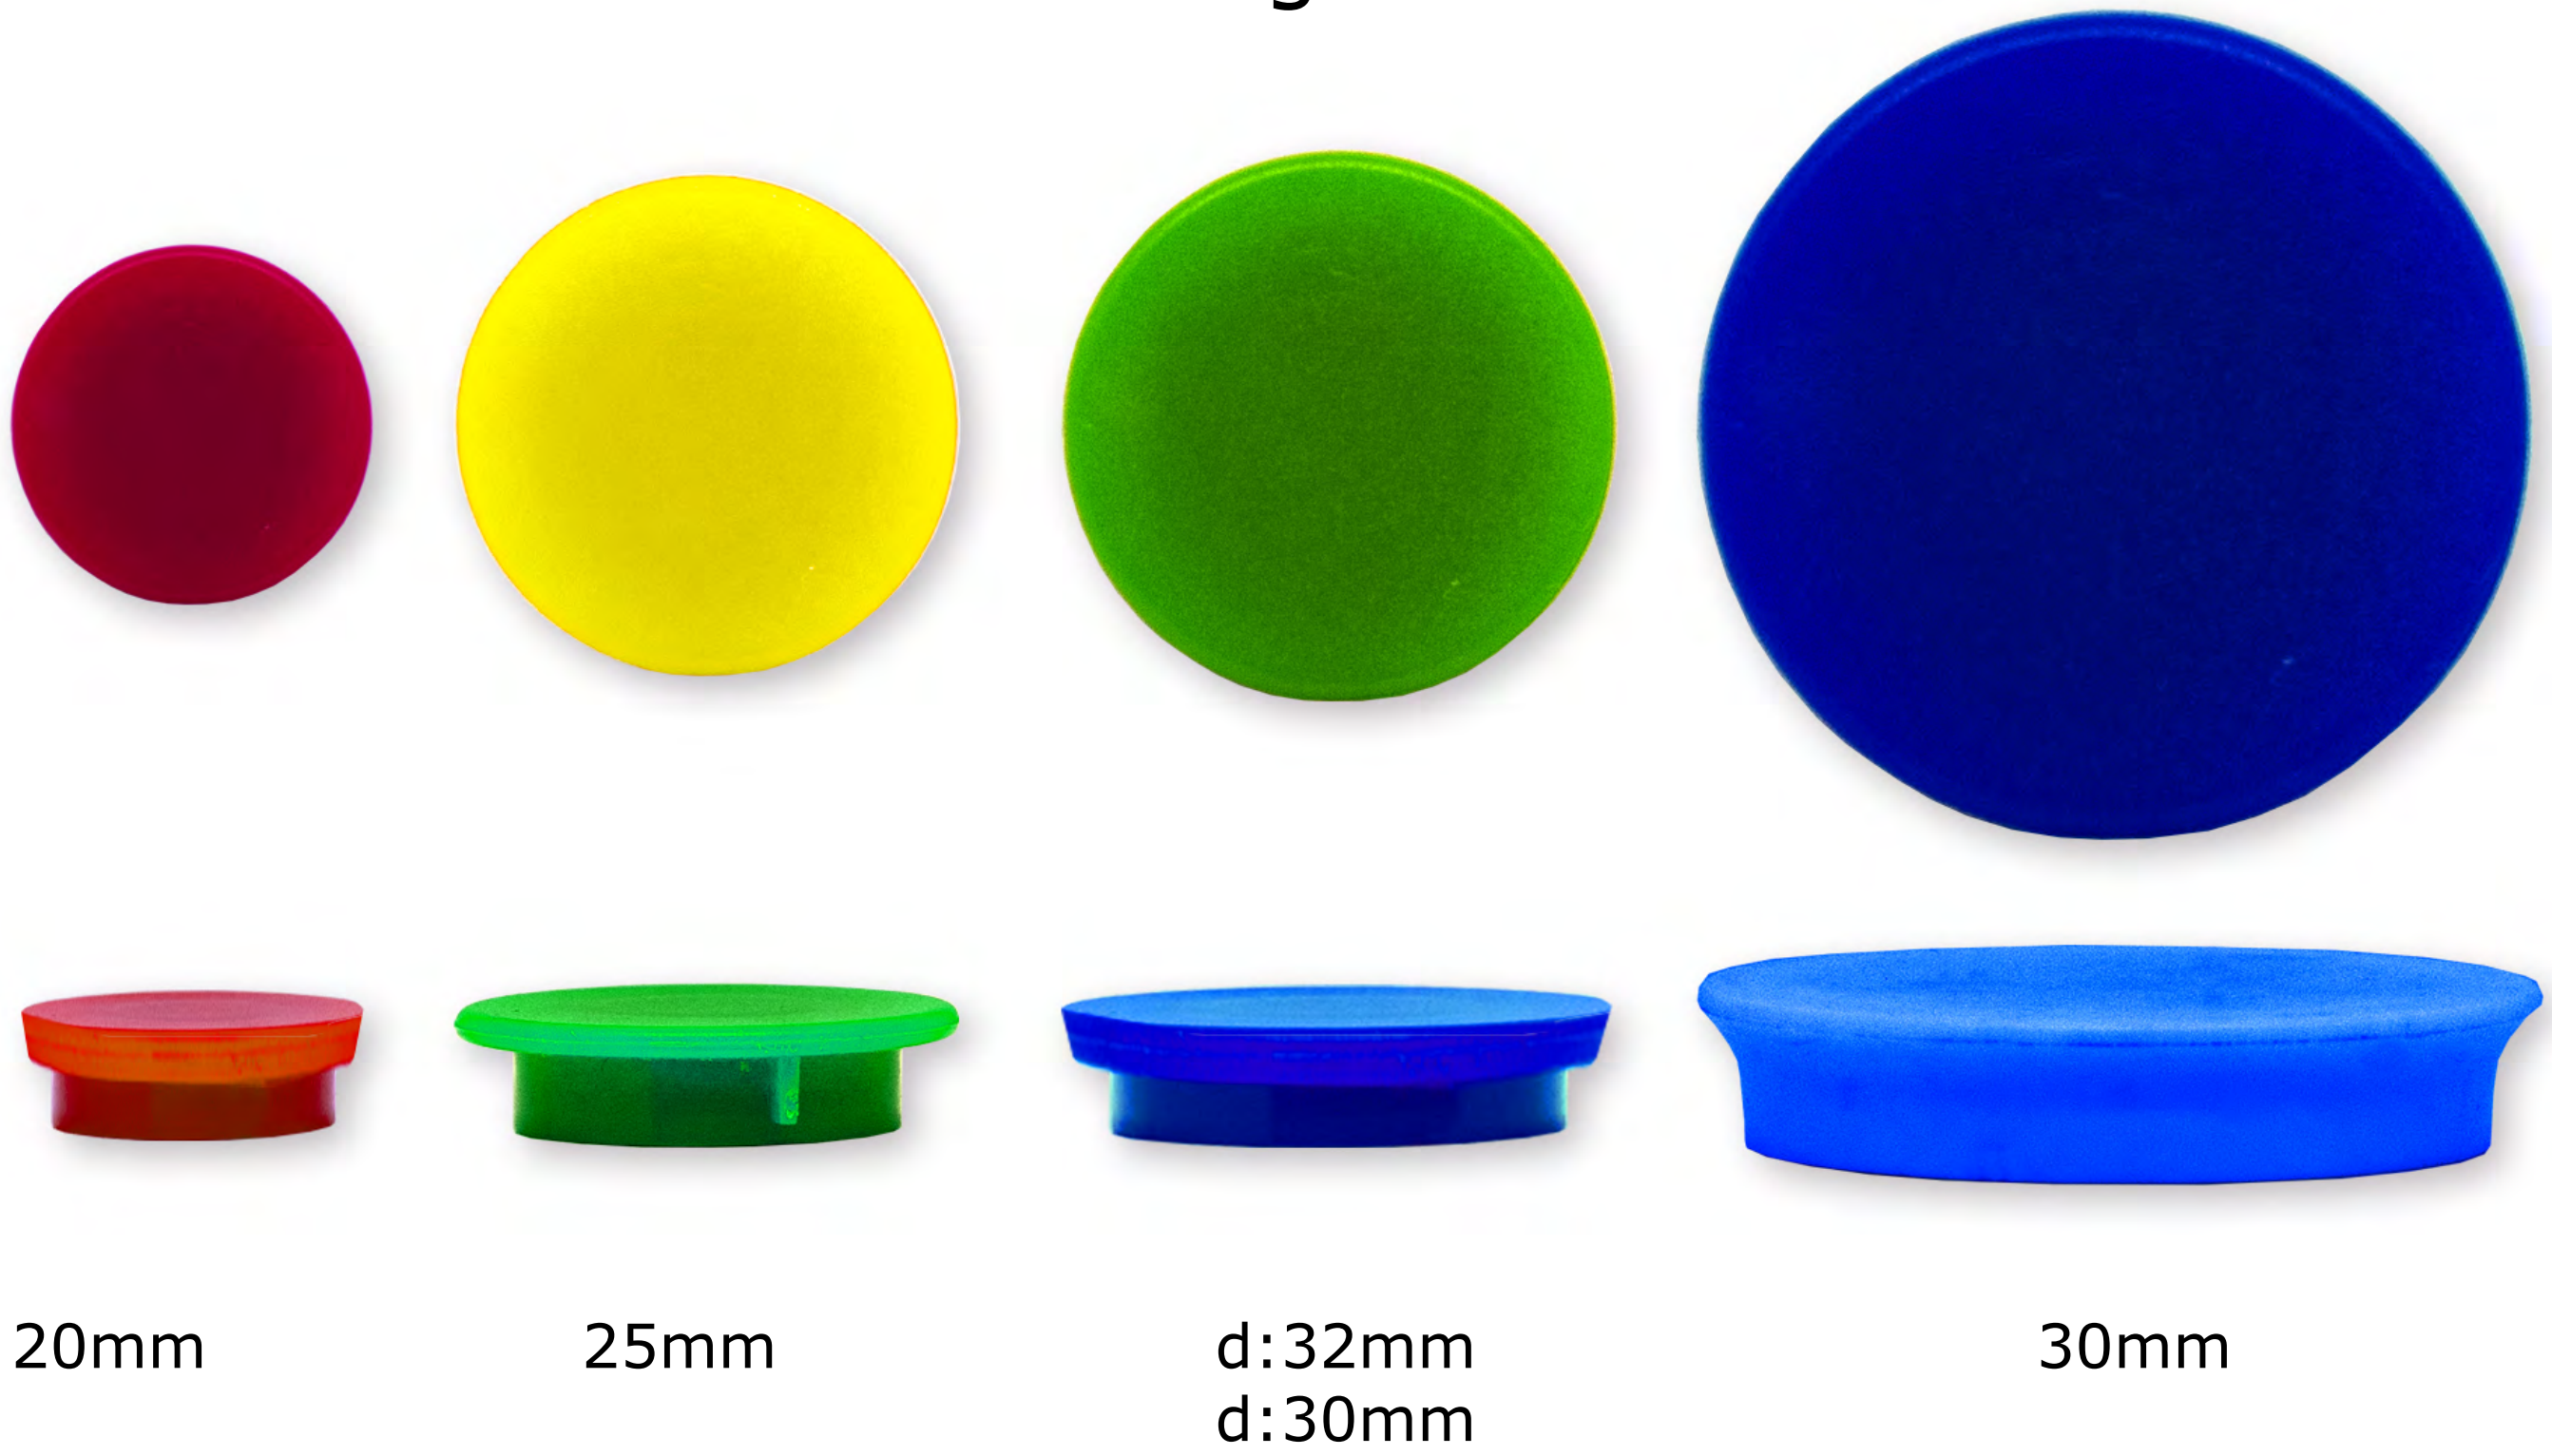

Plastic Round Black Magnet

20mm

25mm

30mm

30mm

Plastic Round Flat Black Magnet

20mm

25mm

d:32mm
d:30mm

30mm

Acryll Chess 11 Stanless Strong Magnet

d:12mm
h:17mm

d:15mm
h:19mm

d:30mm
h:38mm

Acryll Tour Stanless Strong Magnet

d:12mm
h:18mm

Plastic Black

d:30mm
h:8mm

Plastic Stanless Strong Magnet

W:12mm
H:11mm
T:7mm

Plastic Clip Black

D:30mm
H:50mm
T:25mm

Metallic (Color) Clip Black Magnet

W:30mm
H:37mm
T:21mm

W:37mm
H:46mm
T:27mm

Acryllic Clip Stanless Strong Magnet

W:200mm
H:44mm
T:23mm