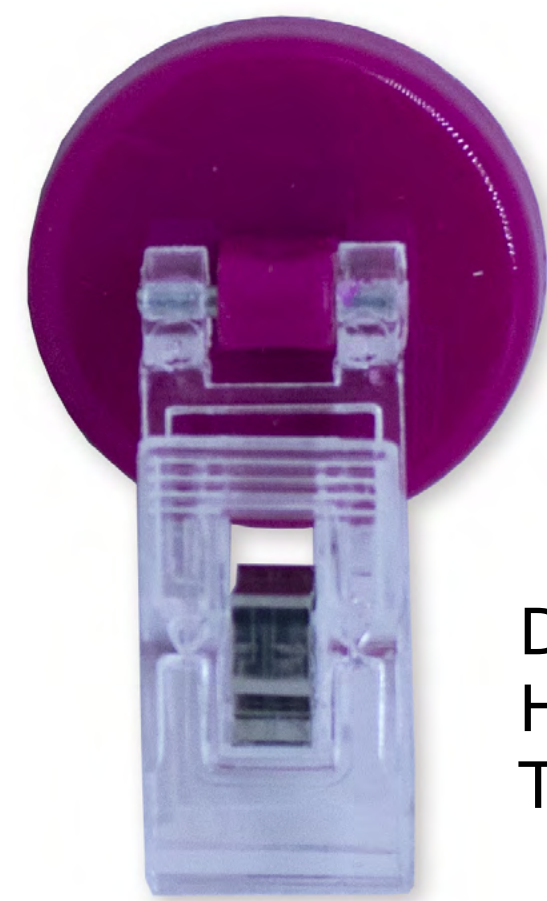

Plastic Black

d:30mm
h:8mm

Plastic Stanless Strong Magnet

W:12mm
H:11mm
T:7mm

Plastic Clip Black

D:30mm
H:50mm
T:25mm

Metallic (Color) Clip Black Magnet

W:30mm
H:37mm
T:21mm

W:37mm
H:46mm
T:27mm

Acryllic Clip Stanless Strong Magnet

W:200mm
H:44mm
T:23mm