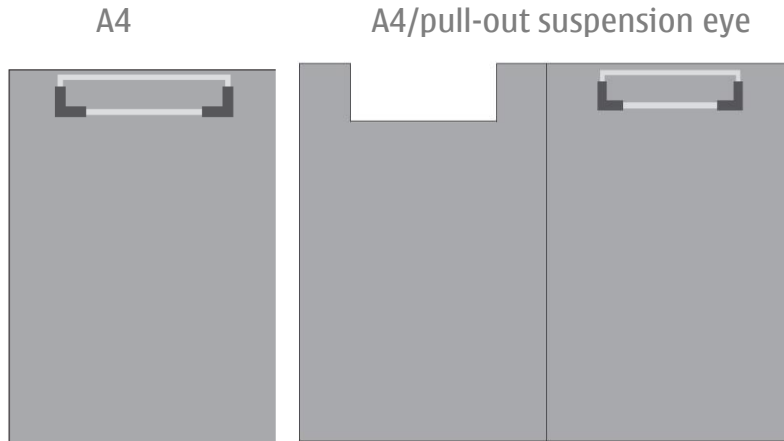

Clip board. PP Foam

Standard size

Name of product	Clip Board
Material and construction	Cover :PP Foam; Thickness cardboard available : 1.8/2.0/2.2/2.5mm; Mechanism : Water Bull Head, clip. With promo sticker and thermo stamping logo 20x40mm size A4: 24x32cm Unfolded size (pull-out) A4: 47.3x32.3cm;
Size L; W; H (mm)	A4 285x50(70)x320mm
Colors PP foam	OEM13; ODM(951);

ODM Special sizes available

Scan this code for see all details of LAF

MOQ OEM per item (color) pcs	MOQ ODM per item (color) pcs	MOQ OEM FOB Per ORDER USD	MOQ OEM EXW Per ORDER USD
3000	10000	5000$	2000$

[Back to Context menu](#)