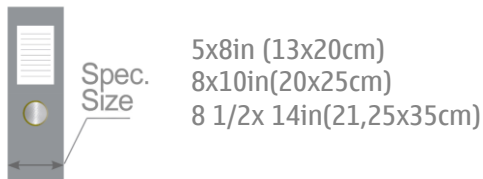

## Lever arch file Classic – sizes. PP covered cardboard

Standard size and spine

Standard size and round spine

Special size lever arch files available

<b>Name of product</b>	<b>LAF (Lever Arch File)</b>
<b>Material and construction</b>	Gray cardboard Cover : <b>PP Cover film</b> ; Liner : 80gsm offset or w/o paper(with or w/o print); Thickness cardboard available : 1.8/2.0/2.2/2.5mm; Mechanism : round finger ring 1-2" dia. + 2 Rado slots + 2 metal corners + 1 compressor bar + lever arch mechanism (fixed or removal); With Spine sticker and thermo stamping logo 20x40mm
<b>Material inner side lamination</b>	Paper or PP lamination/With/w/o hot stamping
<b>Size L; W; H (mm)</b>	A4 285x50(70)x320mm
<b>Parameters weight of gray cardboard (g/sqm)</b>	1000/1200/1300/1500
<b>Colors PP cover available</b>	OEM <b>13</b> ; ODM( <b>951</b> );