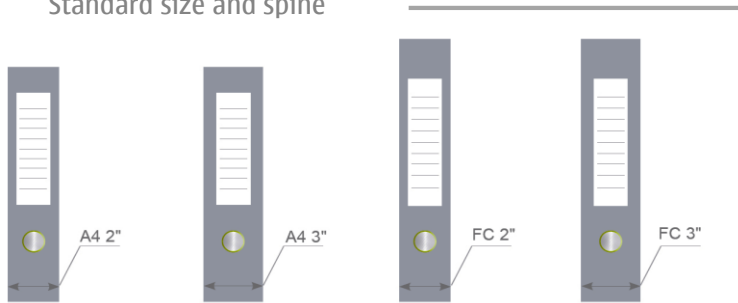

Lever arch file Classic – sizes. PP covered cardboard

Standard size and spine