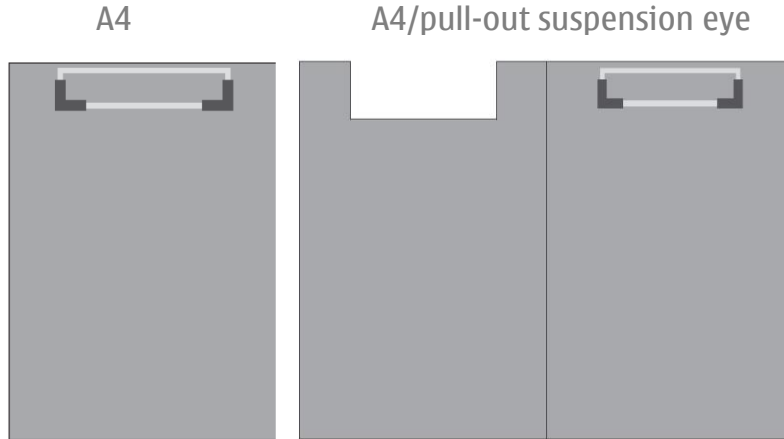

Clip board Classic. ECO PVC covered cardboard list

Standard size

Name of product	Clip Board
Material and construction	Gray cardboard Cover : ECO PVC; Thickness cardboard available : 2,0/2.2/2.5mm; Mechanism : Water Bull Head, clip. With promo sticker and thermo stamping logo 20x40mm size A4: 24x32cm Unfolded size (pull-out) A4: 47.3x32.3cm;
Size L; W; H (mm)	A4 285x50(70)x320mm
Parameters weight of gray cardboard (g/sqm)	1000/1200/1300/1500
Colors PP cover available	OEM13; ODM(951);

Scan this code for see all details of LAF

MOQ OEM per item (color) pcs	MOQ ODM per item (color) pcs	MOQ OEM FOB Per ORDER USD	MOQ OEM EXW Per ORDER USD
3000	10000	5000$	2000$

[Back to Context menu](#)