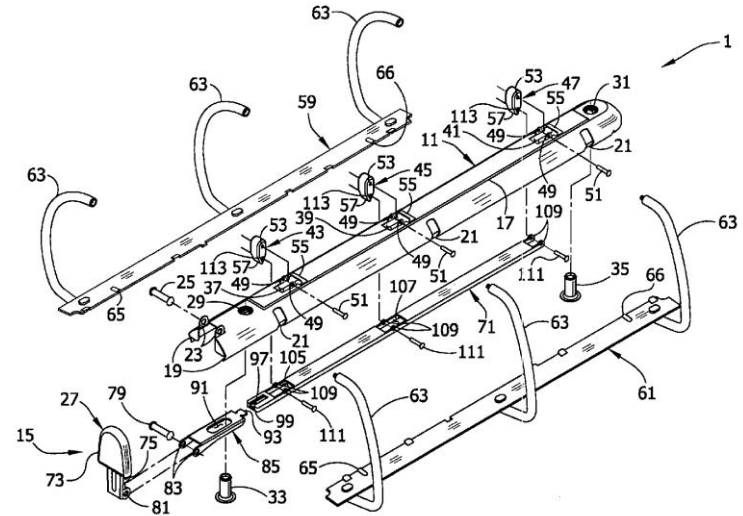

## Packing Description

- 2; 3; 4; 5; 6; 11  
"O, D" RING MECHANISM;

Packing method files in master

- PLASTIC "O,D" LOCKER

SIZE	C/W	Qtt/Master	20"F.Container	45"F.Container
LAF- A4	A4, 3"	50 pcs/ctn	21500 pcs	52000 pcs
LAF- A4	A4, 2"	50 pcs/ctn	21500 pcs	52000 pcs
LAF- FC	FC, 3"	50 pcs/ctn	21300 pcs	44100 pcs
LAF- FC	FC, 2"	50 pcs/ctn	22500 pcs	46200 pcs