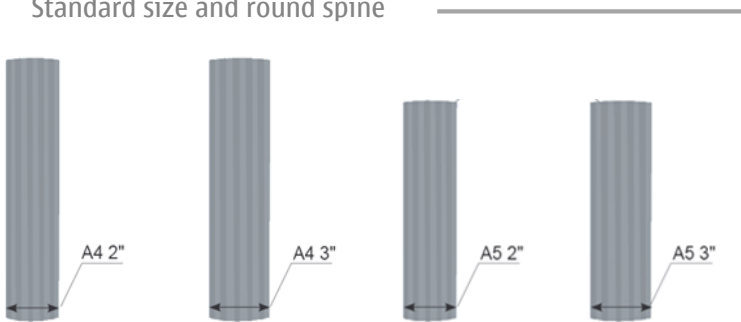

Standard size and round spine