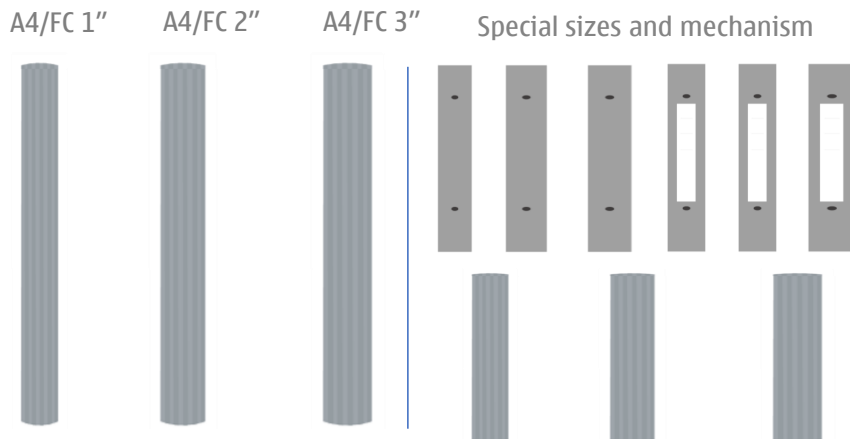

## Cardboard Made with (w/o) Paper (Cloud, Craft, Texture, special) Lamination, PP cover

Standard size and spine

Standard size and round spine

Name of product	LAF (Lever Arch File)
Material and construction	Gray cardboard Cover : PP ; Paper(Cloud, craft, texture, Spec paper) Liner : 80gsm offset paper or w/o; Thickness : 1.8/2.0/2.2/2.5mm; Mechanism : metal, plastic Spine : one spine pocket with a insert card.
Material inner side lamination	Paper or PP or w/o, with or w/o matt/clear pocket
Size L; W; H (mm)	A4 285x50(70)x320mm
Parameters weight of gray cardboard (g/sqm)	1000/1200/1300/1500
Colors Paper lamination available	OEM13; ODM(951);